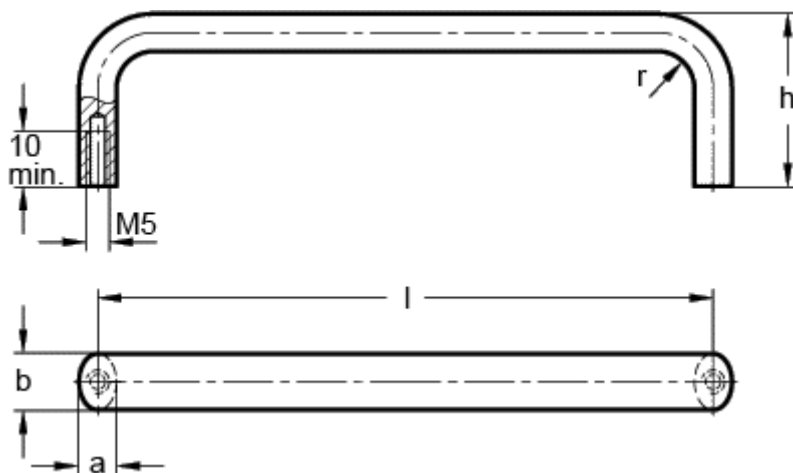

Article number: 20041235

Description: E+G Cabinet U-handle GN 427-12-235-SW

Measures

$a = 8$

$b = 12$

$h = 40$

$l = 235$

$r = 8$